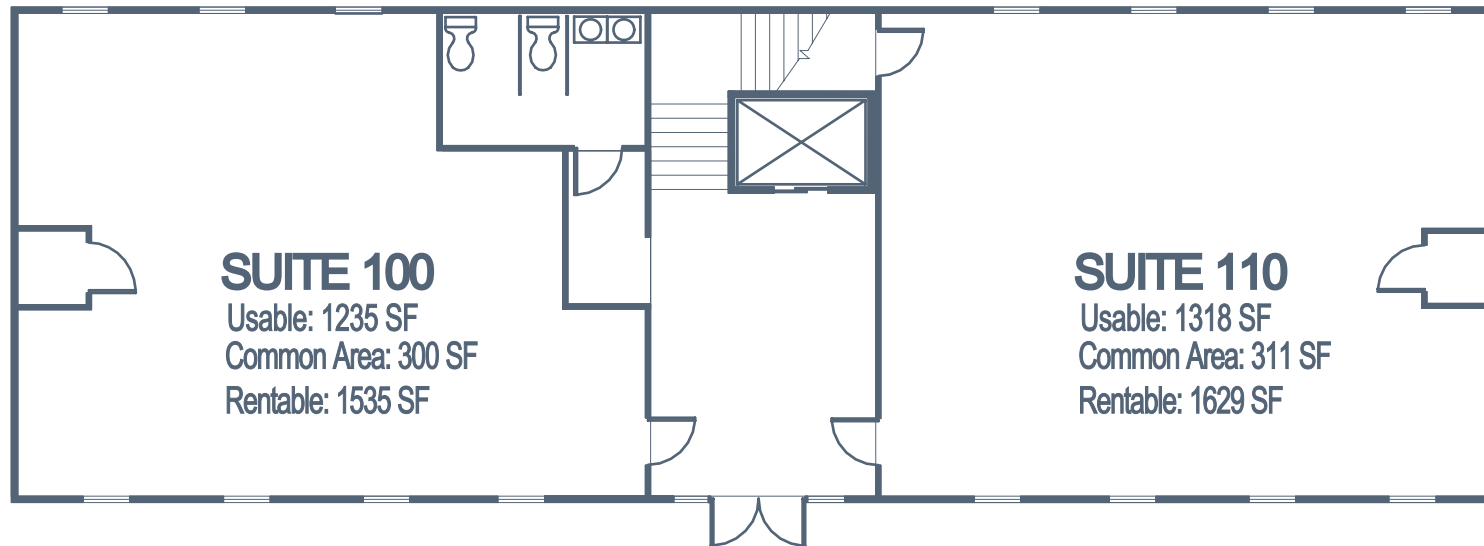

JUPITER OFFICE PARK

OFFICE CONDOMINIUMS & EXECUTIVE OFFICE CENTER

307 S. JUPITER RD. FIRST FLOOR

Management Office
Building 305, Suite 110
Phone: 972-747-1811
www.jupiterofficepark.com

Leasing: Matt Samler
Jones Lange LaSalle
Phone: 214-438-6100
Matthew.Samler@am.jll.com